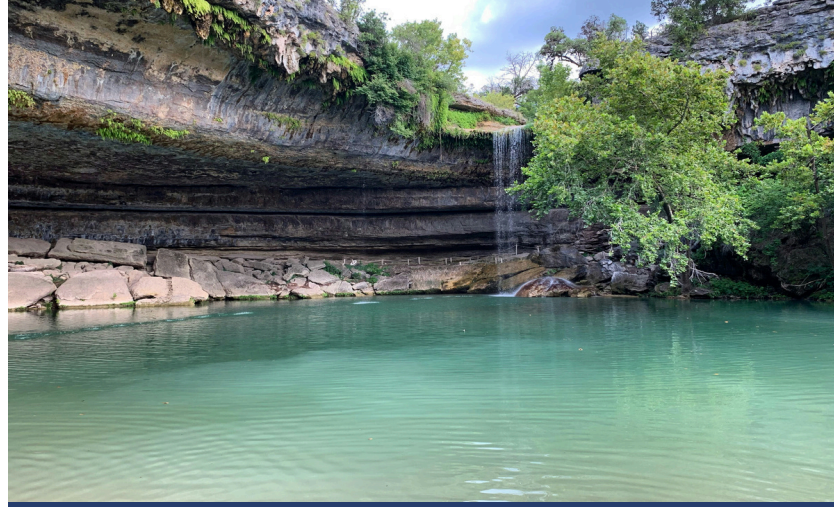

Upscale men's boutique offering premium apparel, footwear, accessories, and polished Texas Hill Country style.

Hill Country Galleria | 12700 Hill Country Blvd. | 512-263-0001
hillcountrygalleria.com

Premier open-air shopping destination packed with boutiques, restaurants, entertainment, community events, and family-friendly attractions.

Home Consignment Center | 12812 Shops Pkwy. Suite 100 | 512-263-4600
thehomeconsignmentcenter.com

Upscale resale showroom offering high-end furniture, décor, art, and home accessories at consignment prices.

The Backyard | 13801 Bee Cave Pkwy. | 512-846-6036
backyardaustin.com

Hill Country entertainment venue and destination featuring live music, dining, events, and outdoor gathering spaces with Texas charm.

Hotels, Golf, & Country Clubs

Baird's Bed & Breakfast | 14748 Hornsby Hill Rd. | 281-798-4957
covenanterfalkland.com/mrs-bairds

Quiet Lake Travis retreat with scenic waterfront views, relaxed accommodations, and easy access to boating and Hill Country adventures.

Casa del Sol at Lake Travis Bed & Breakfast | 3905 Highland Dr. | 512-266-7098
casadelsoledandbreakfast.com

Boutique bed and breakfast offering peaceful lake-area stays with cozy-to-kitschy Southwestern décor, colorful cottages, and a secluded Hill Country atmosphere.

Falconhead Golf Club | 15201 Falcon Head Blvd. | 512-402-1558
falconheadaustin.com

Award-winning public Hill Country golf course featuring dramatic elevation changes, pristine fairways, and one of the top golf experiences near Lakeway.

Hampton Inn & Suites Austin (Lakeway) | 2013 Ranch Rd. 620 S | 512-263-7474
hilton.com

Modern Hilton hotel featuring complimentary breakfast, stylish rooms, and convenient access to Lake Travis recreation and local golf courses.

Holiday Inn Express & Suites Austin NW (Lakeway) | 15707 Oak Grove Blvd. | 512-735-5555
ihg.com

Freshly renovated hotel with business-friendly amenities, meeting space, free breakfast, and quick access to Lakeway attractions.

Highland Lakes Camp & Conference Center | 5902 Pace Bend Rd. N | 512-264-1777
hlccc.org

Large-scale lakeside retreat and conference venue popular for corporate gatherings, church retreats, camps, and waterfront events.

Lakeway Resort and Spa | 101 Lakeway Dr. | 512-261-6600
lakewayresortandspa.com

Upscale Lake Travis resort known for sweeping waterfront views, luxury spa services, conference facilities, pools, and destination weddings.

Rough Hollow Yacht Club | 105 Yacht Club Cove | 512-261-2288
roughhollowyachtclub.com

Private waterfront club and marina offering resort-style amenities, social events, boating access, and stunning Lake Travis views.

Sonesta Bee Cave Austin Hill Country | 12525 Bee Cave Pkwy. | 512-483-5900
sonesta.com

Upscale Bee Cave hotel featuring stylish accommodations, rooftop dining, event space, and panoramic Hill Country views near the Galleria.

SpringHill Suites by Marriott Austin West (Lakeway) | 322 Medical Pkwy.
512-599-4434 | marriott.com

All-suite Marriott hotel with spacious accommodations, indoor pool, complimentary breakfast, and a convenient Lakeway location.