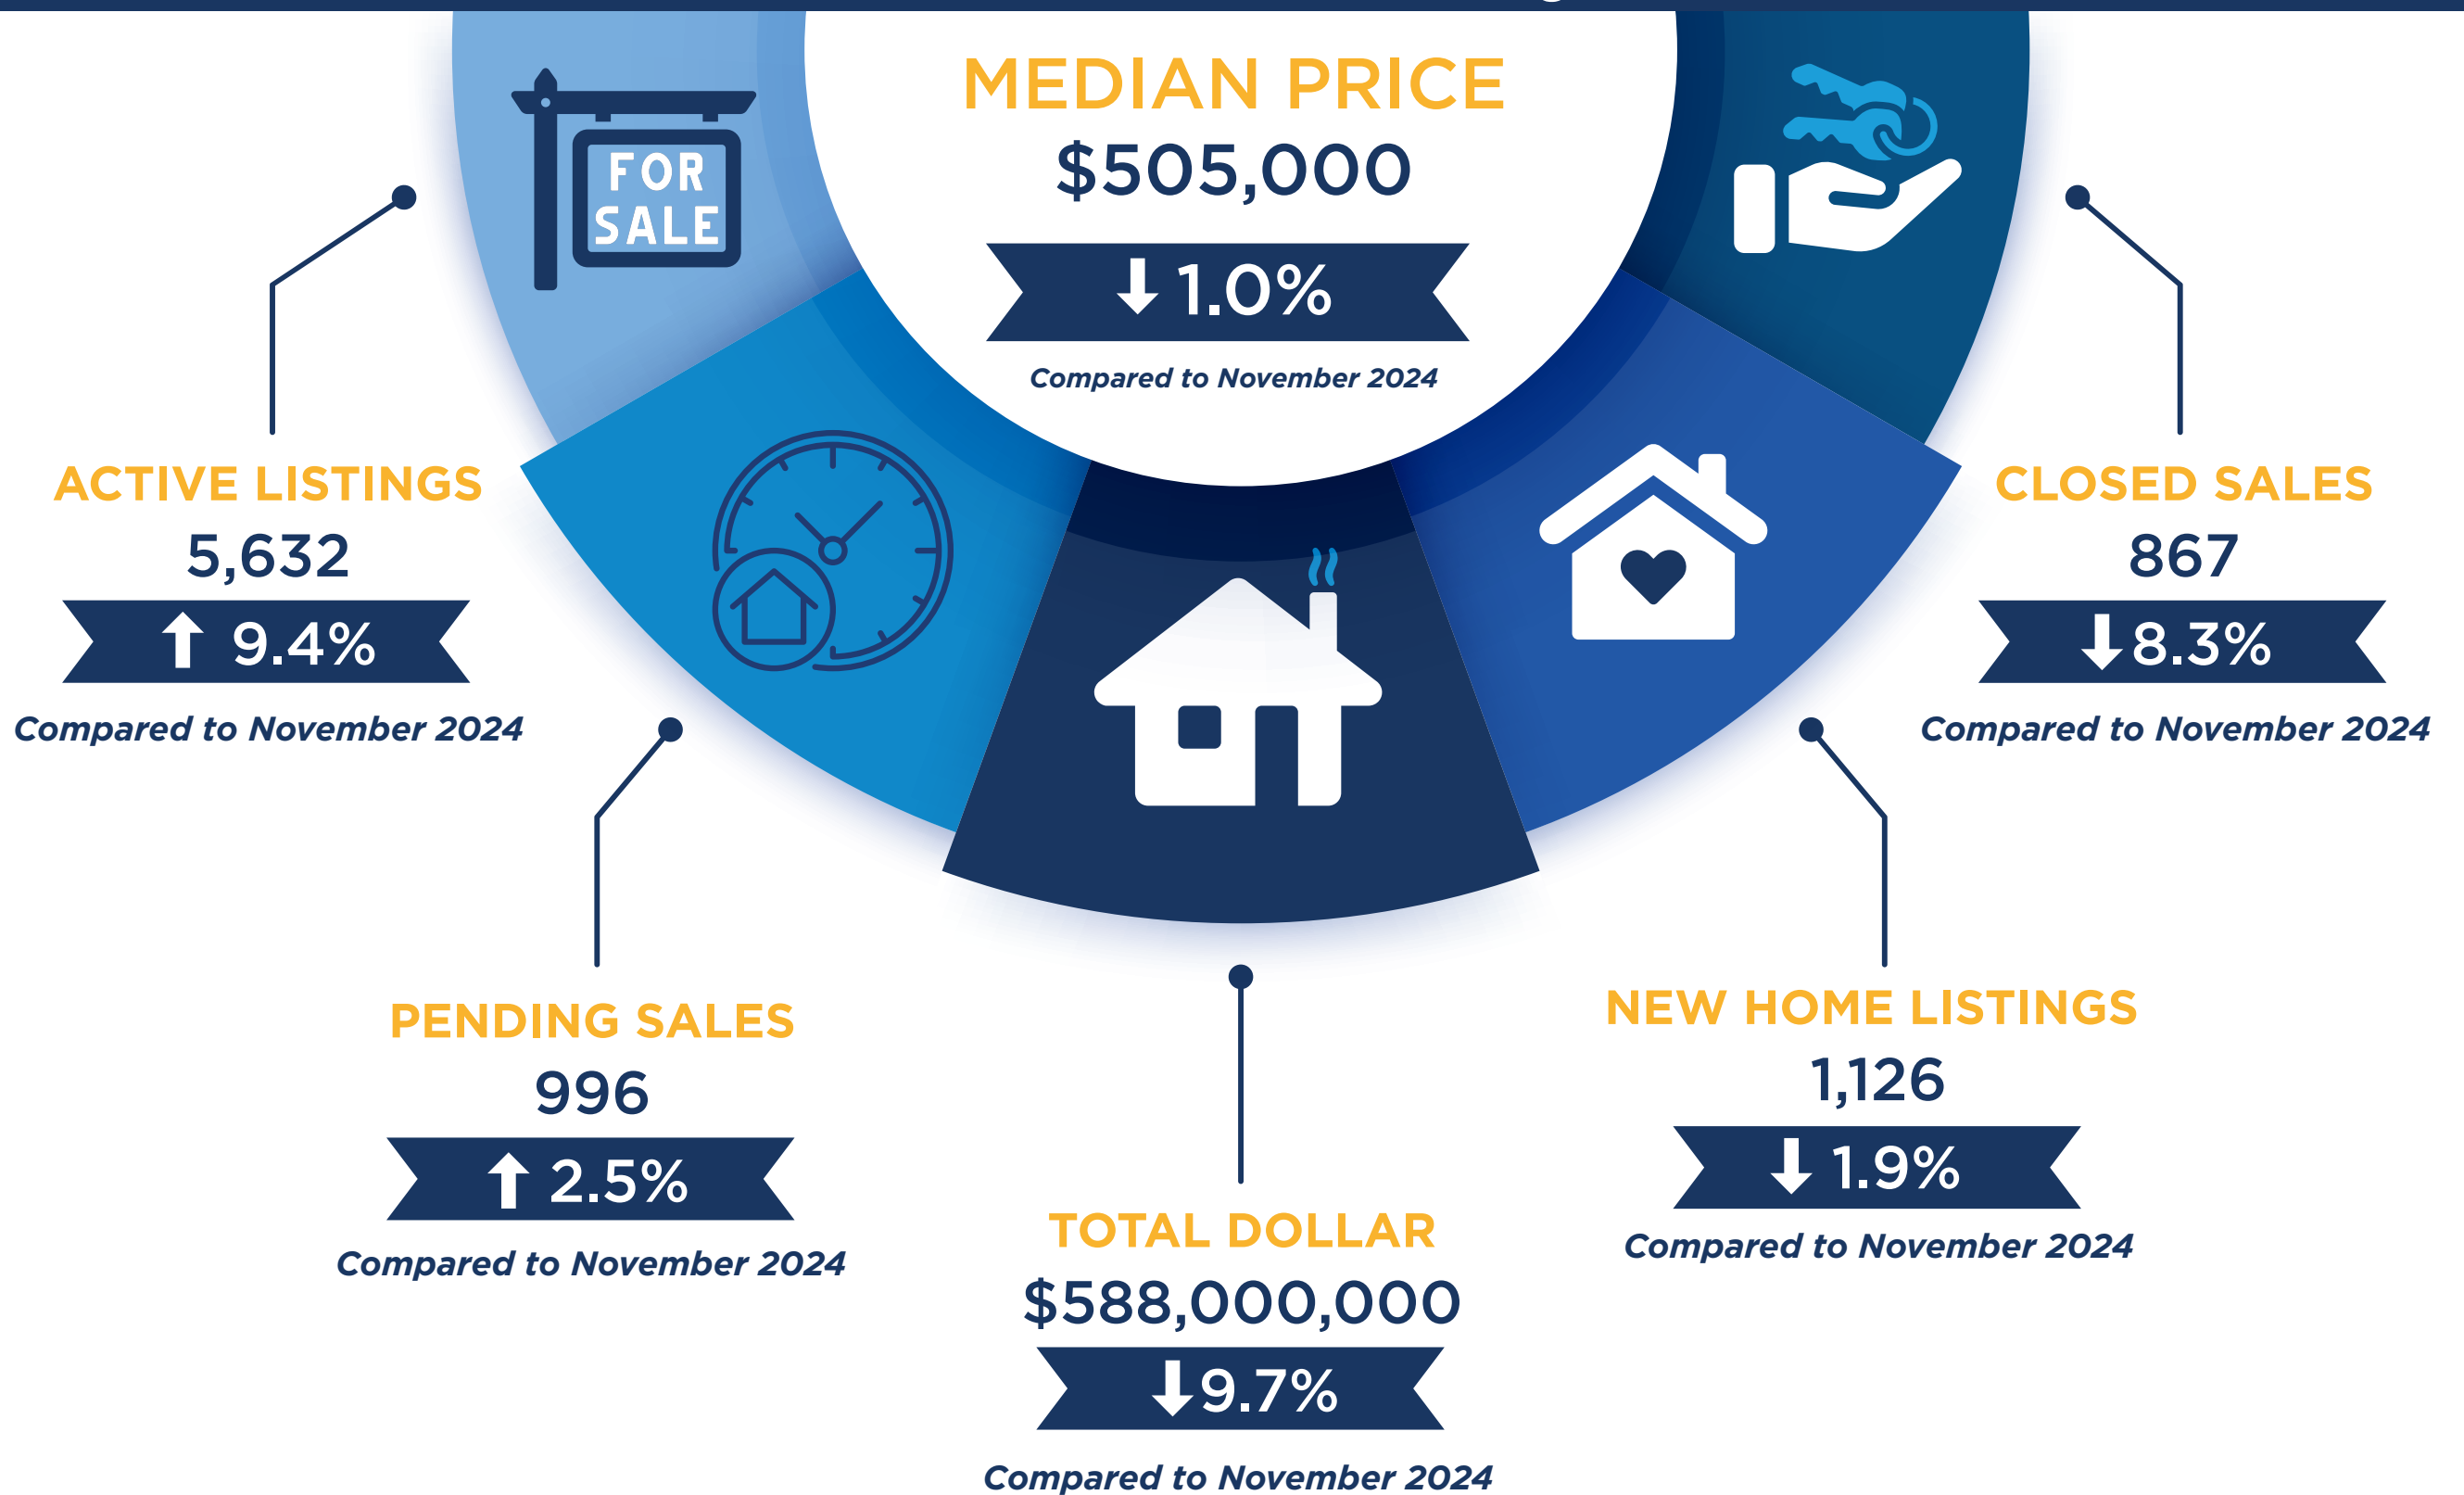

November 2025

TRAVIS COUNTY

Housing Report

Months of Inventory 5.2

↑ 0.5 months more than November 2024