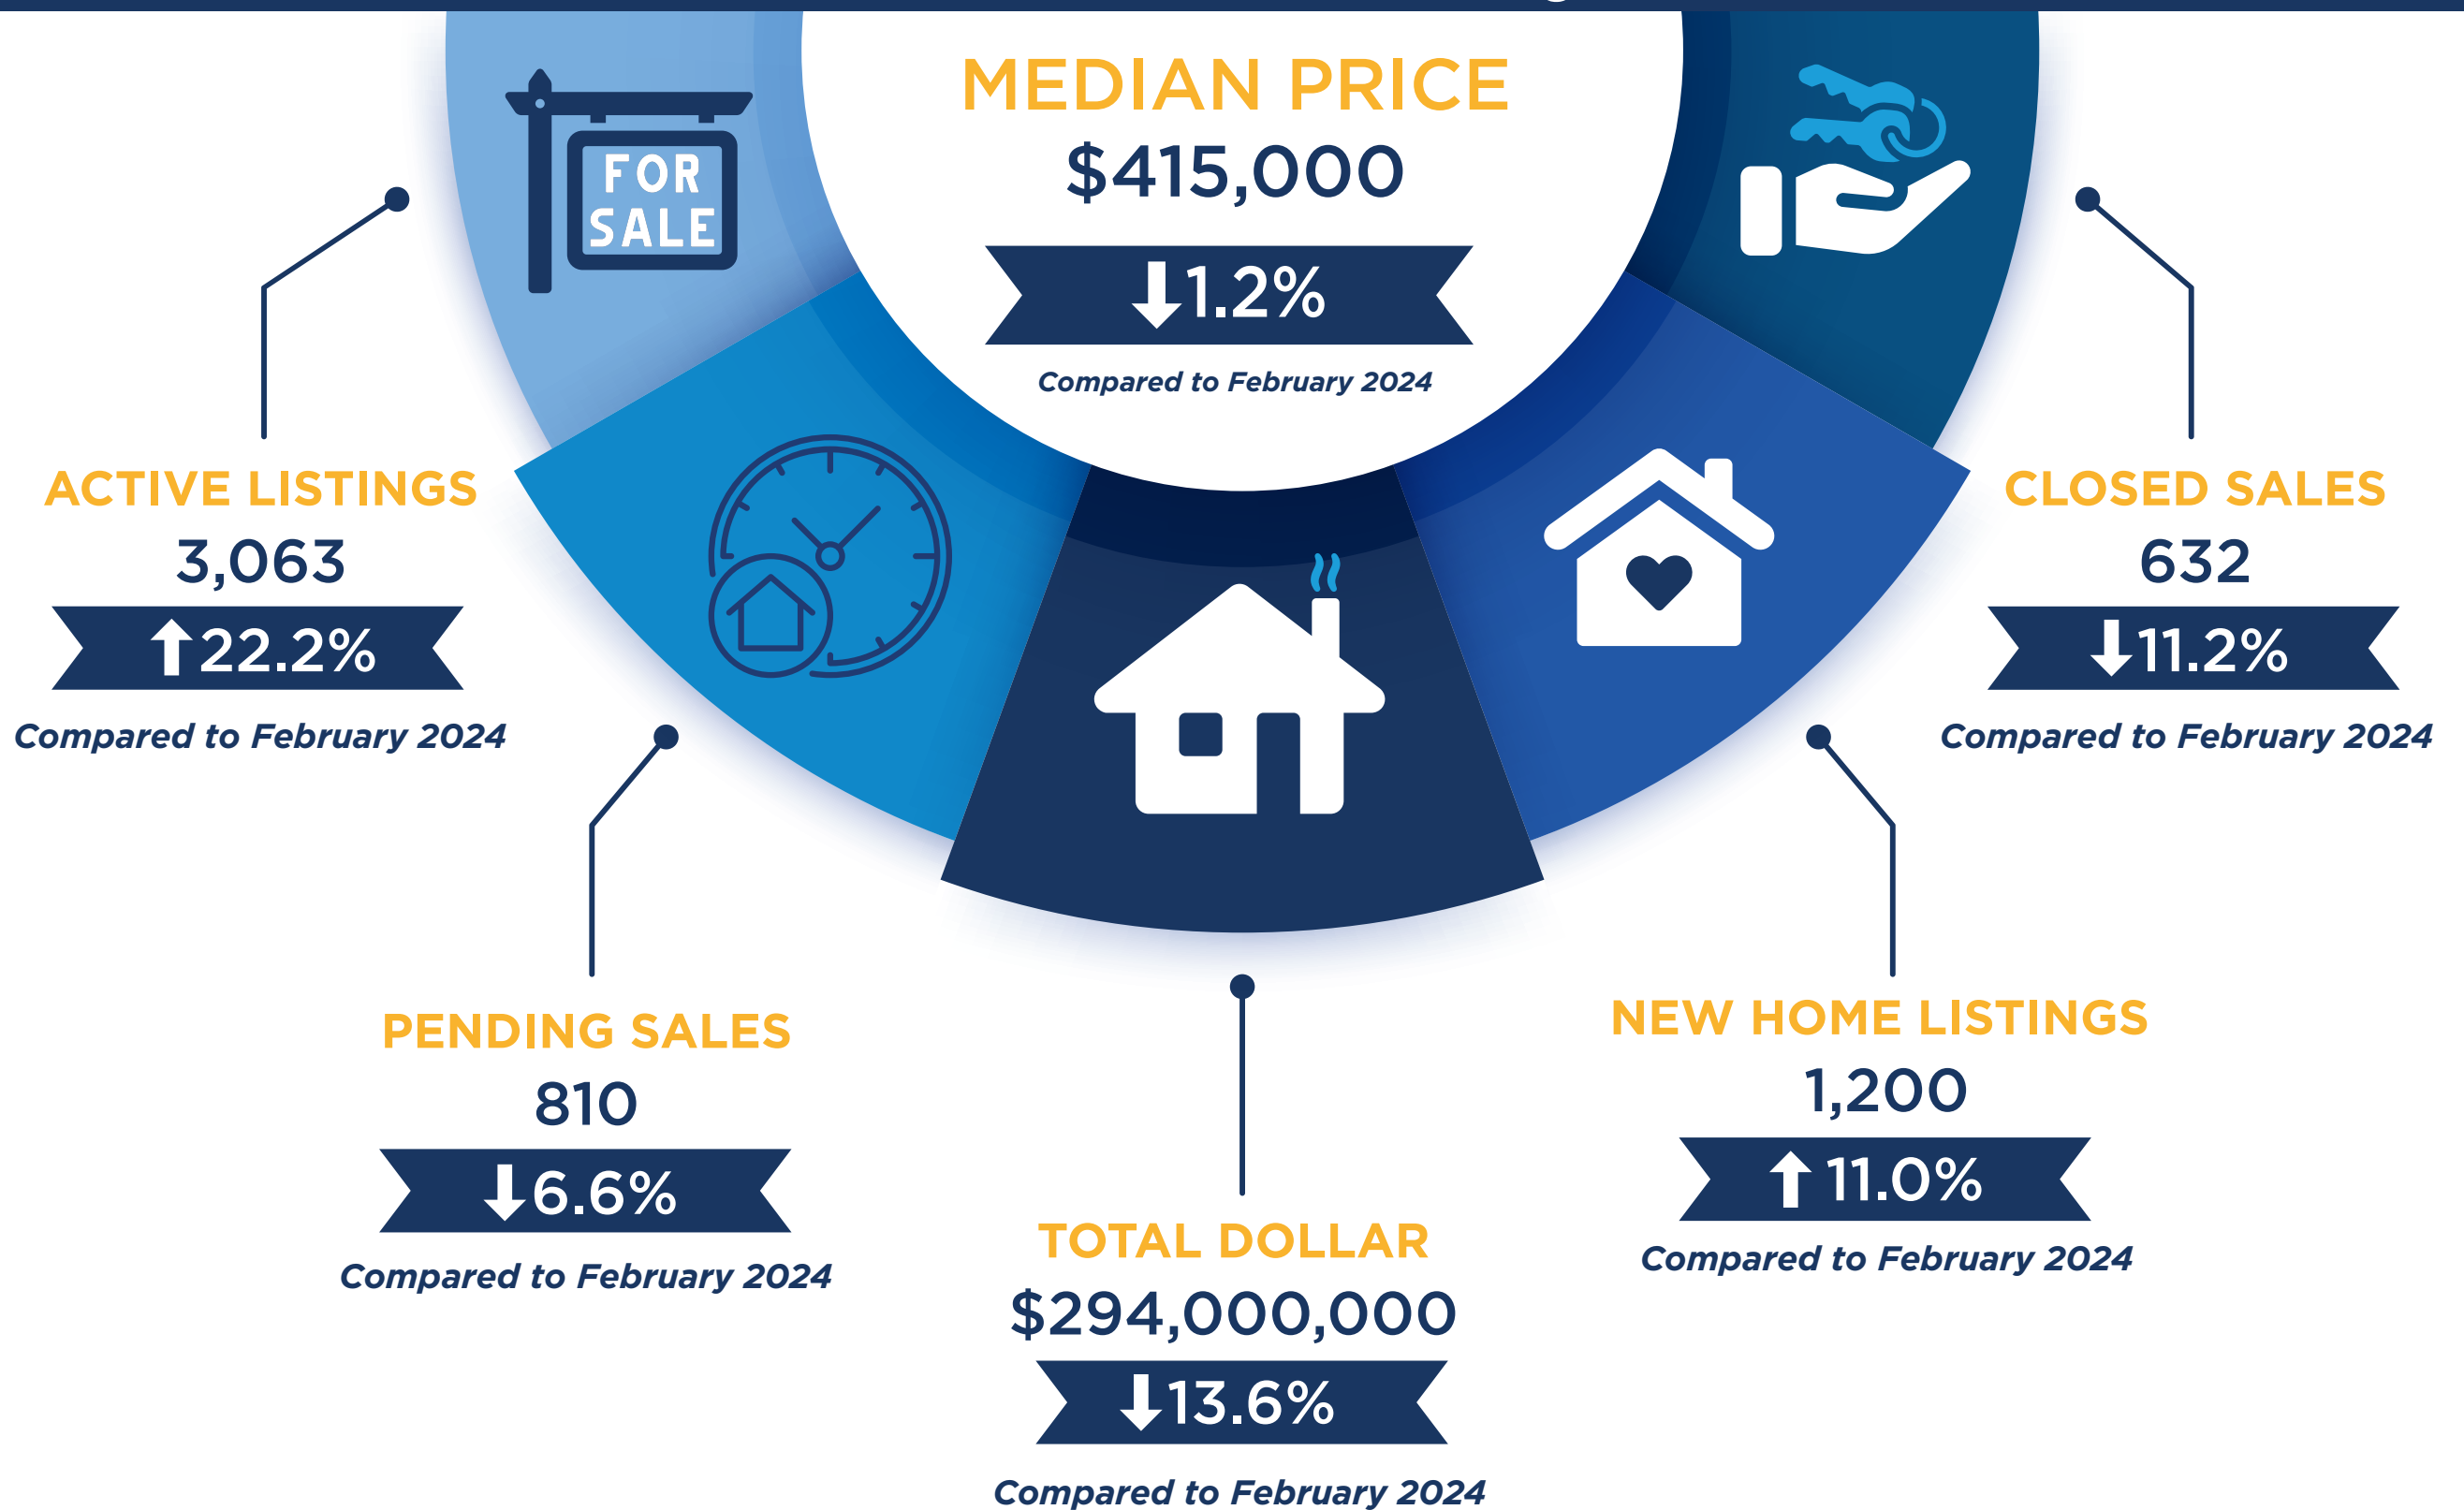

February 2025

WILLIAMSON COUNTY

Housing Report

Months of Inventory 5.0

↑ 1.3

months more than February 2024