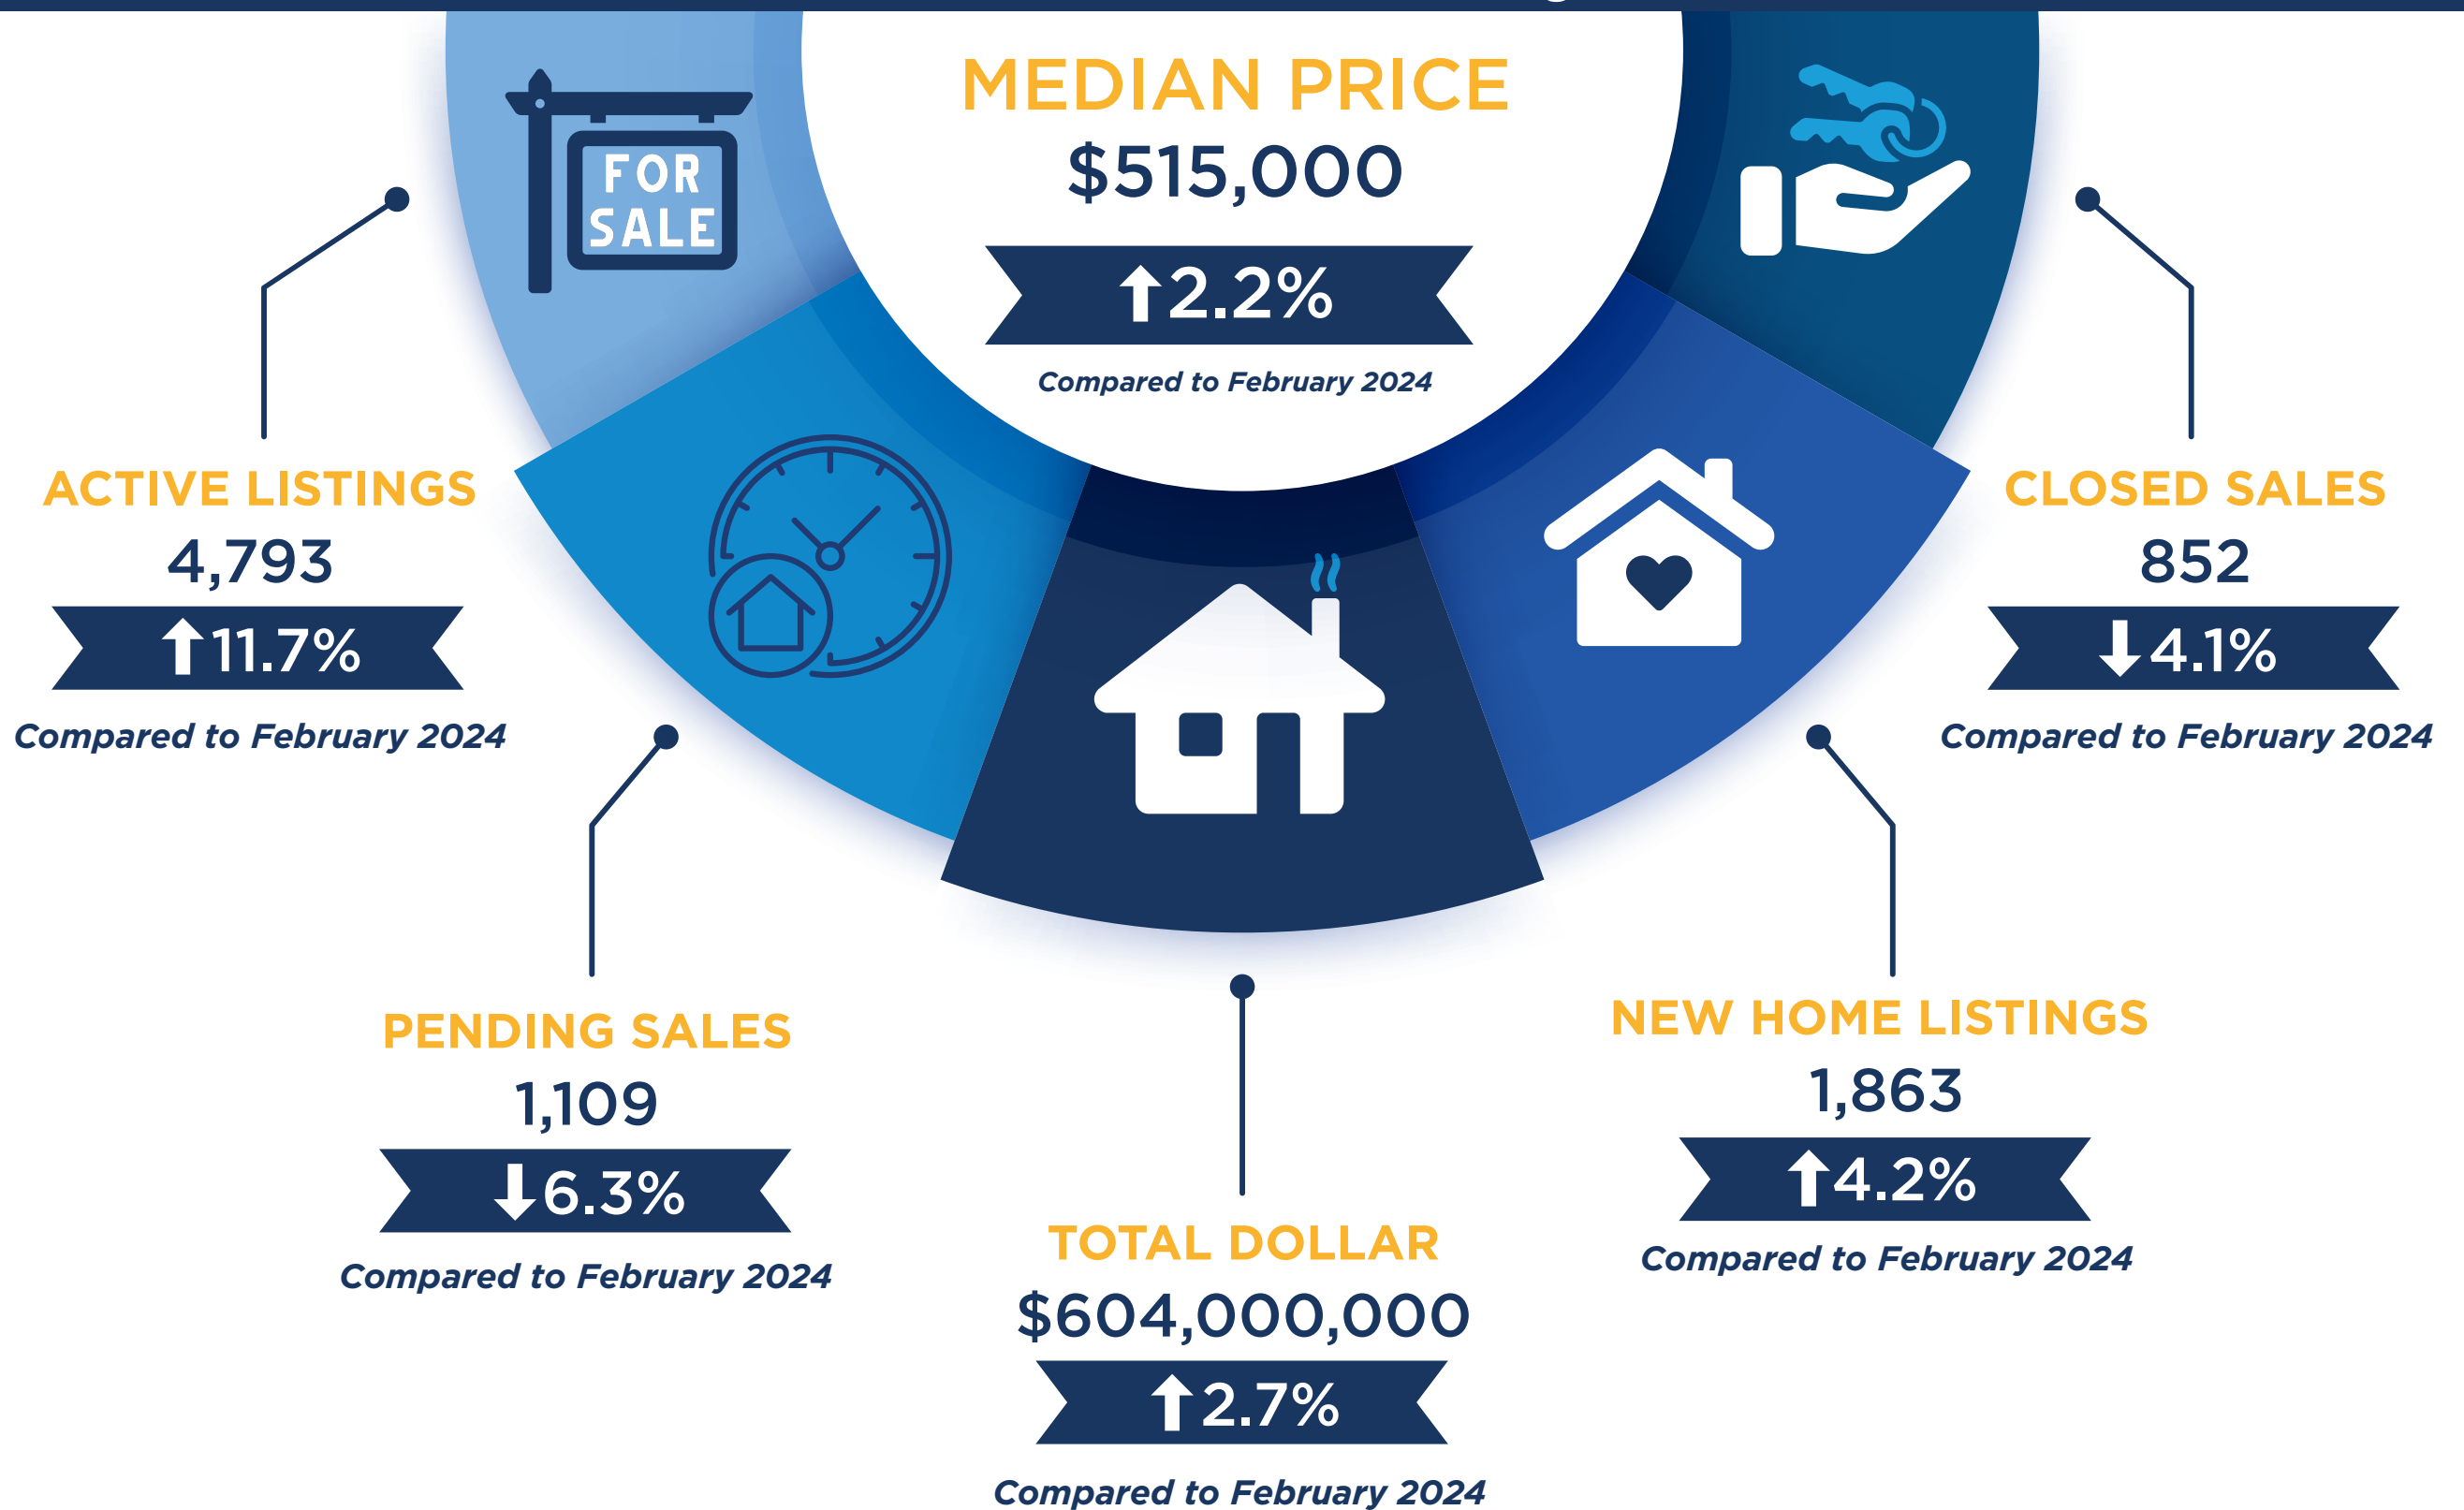

February 2025

TRAVIS COUNTY

Housing Report

Months of Inventory 5.8

↑ 1.5

months more than February 2024