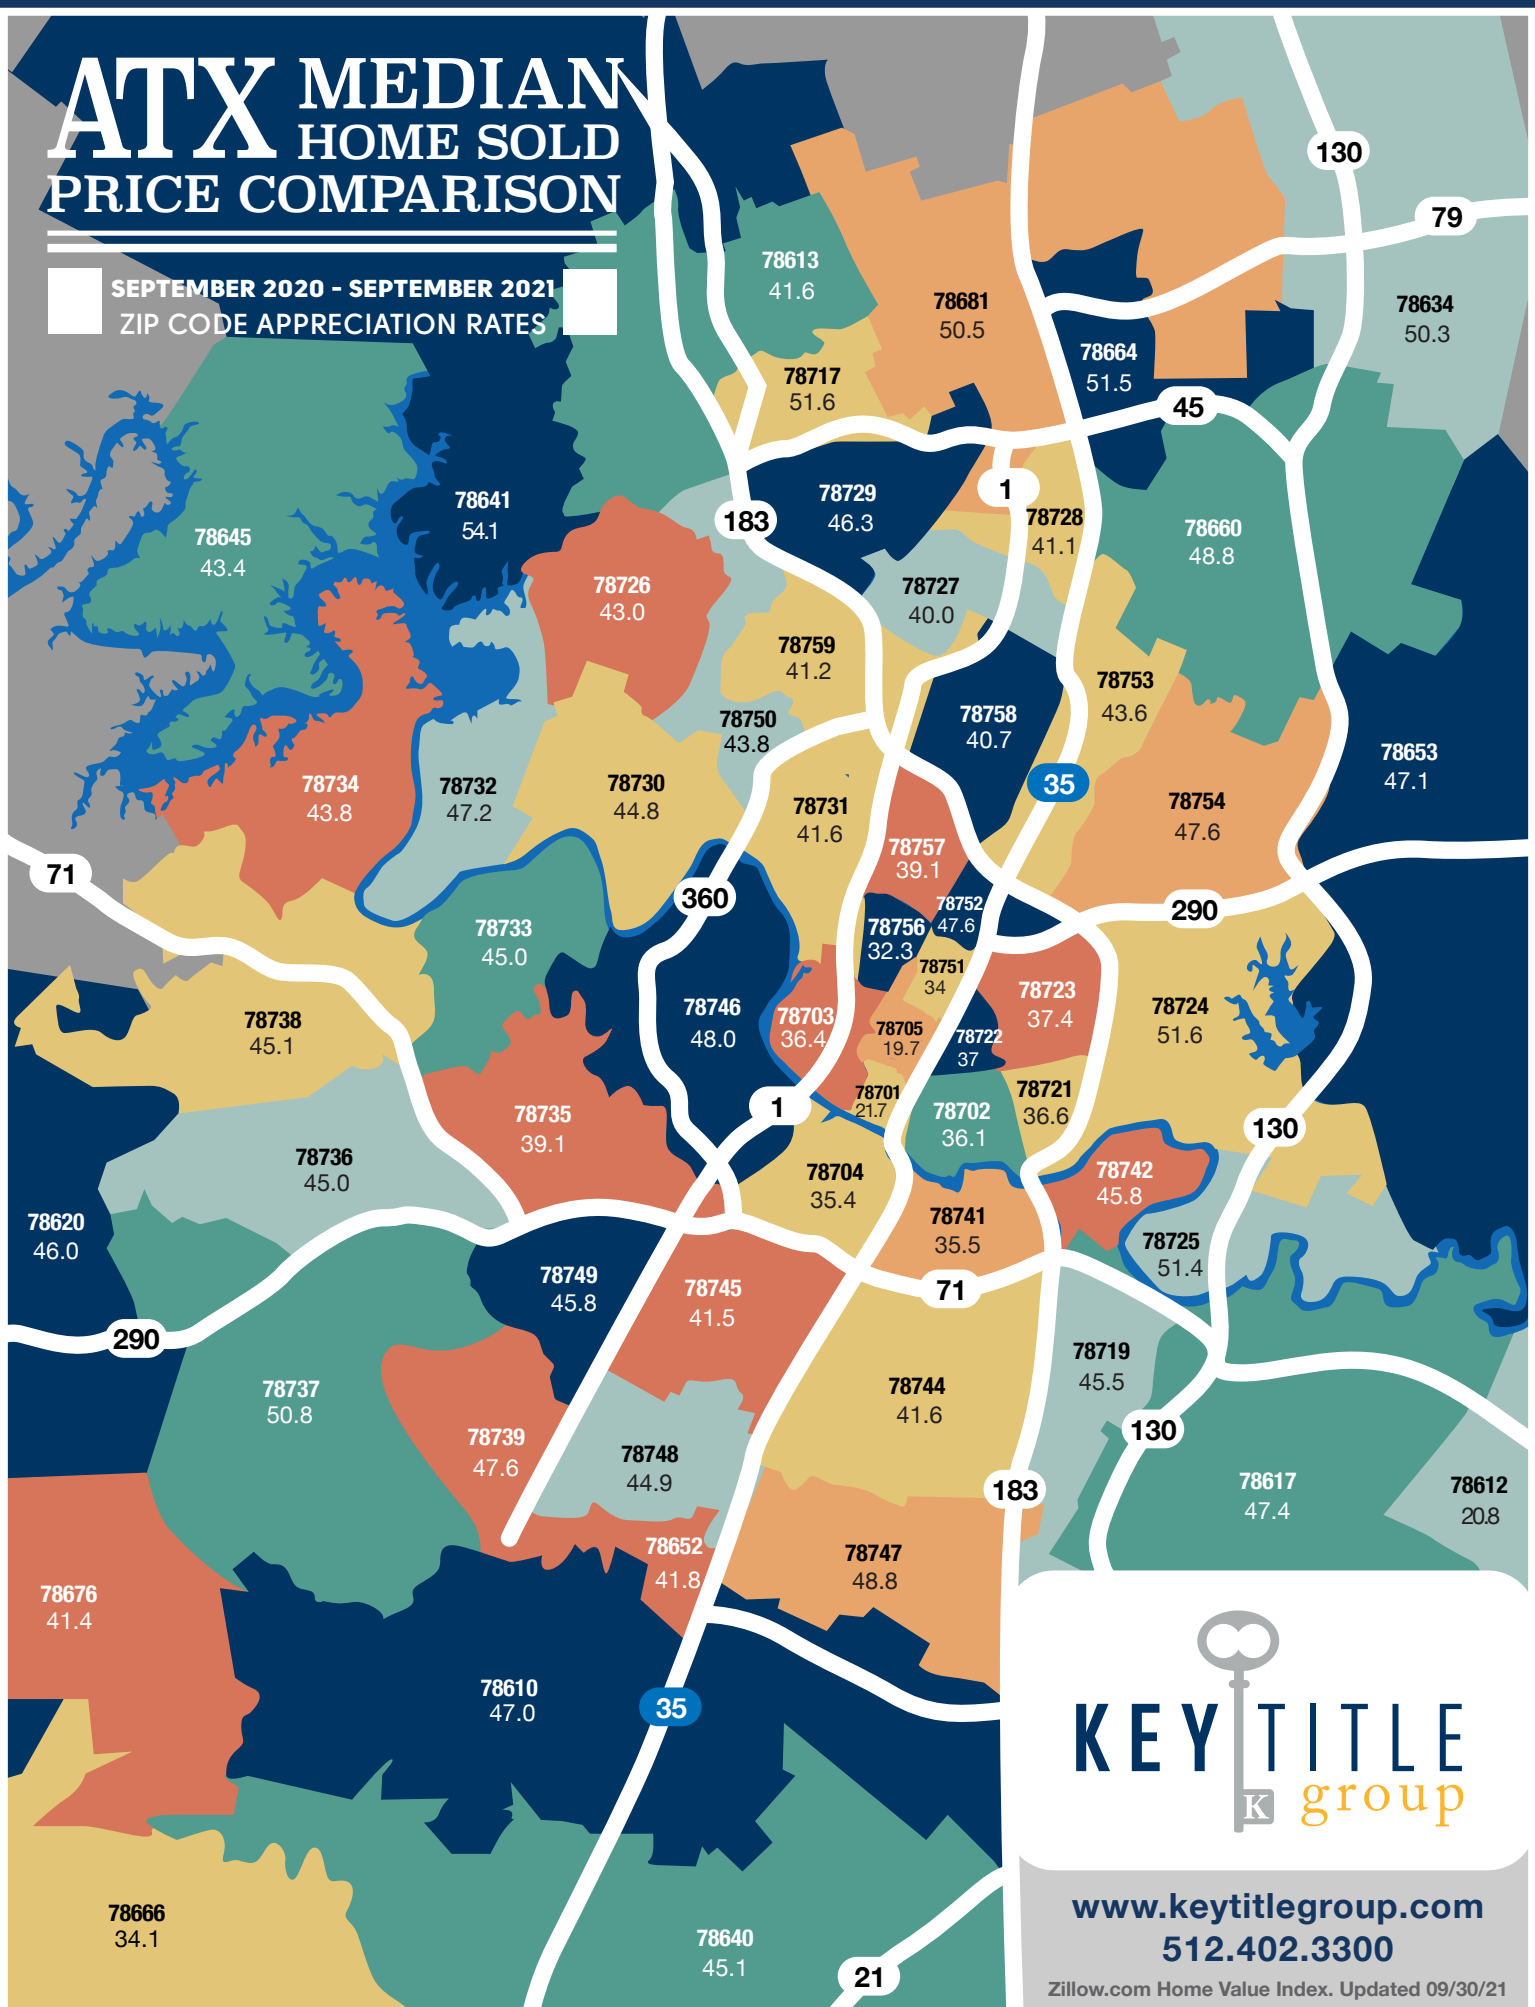

ATX MEDIAN HOME SOLD PRICE COMPARISON

SEPTEMBER 2020 - SEPTEMBER 2021
ZIP CODE APPRECIATION RATES

www.keytitlegroup.com
512.402.3300

Zillow.com Home Value Index. Updated 09/30/21