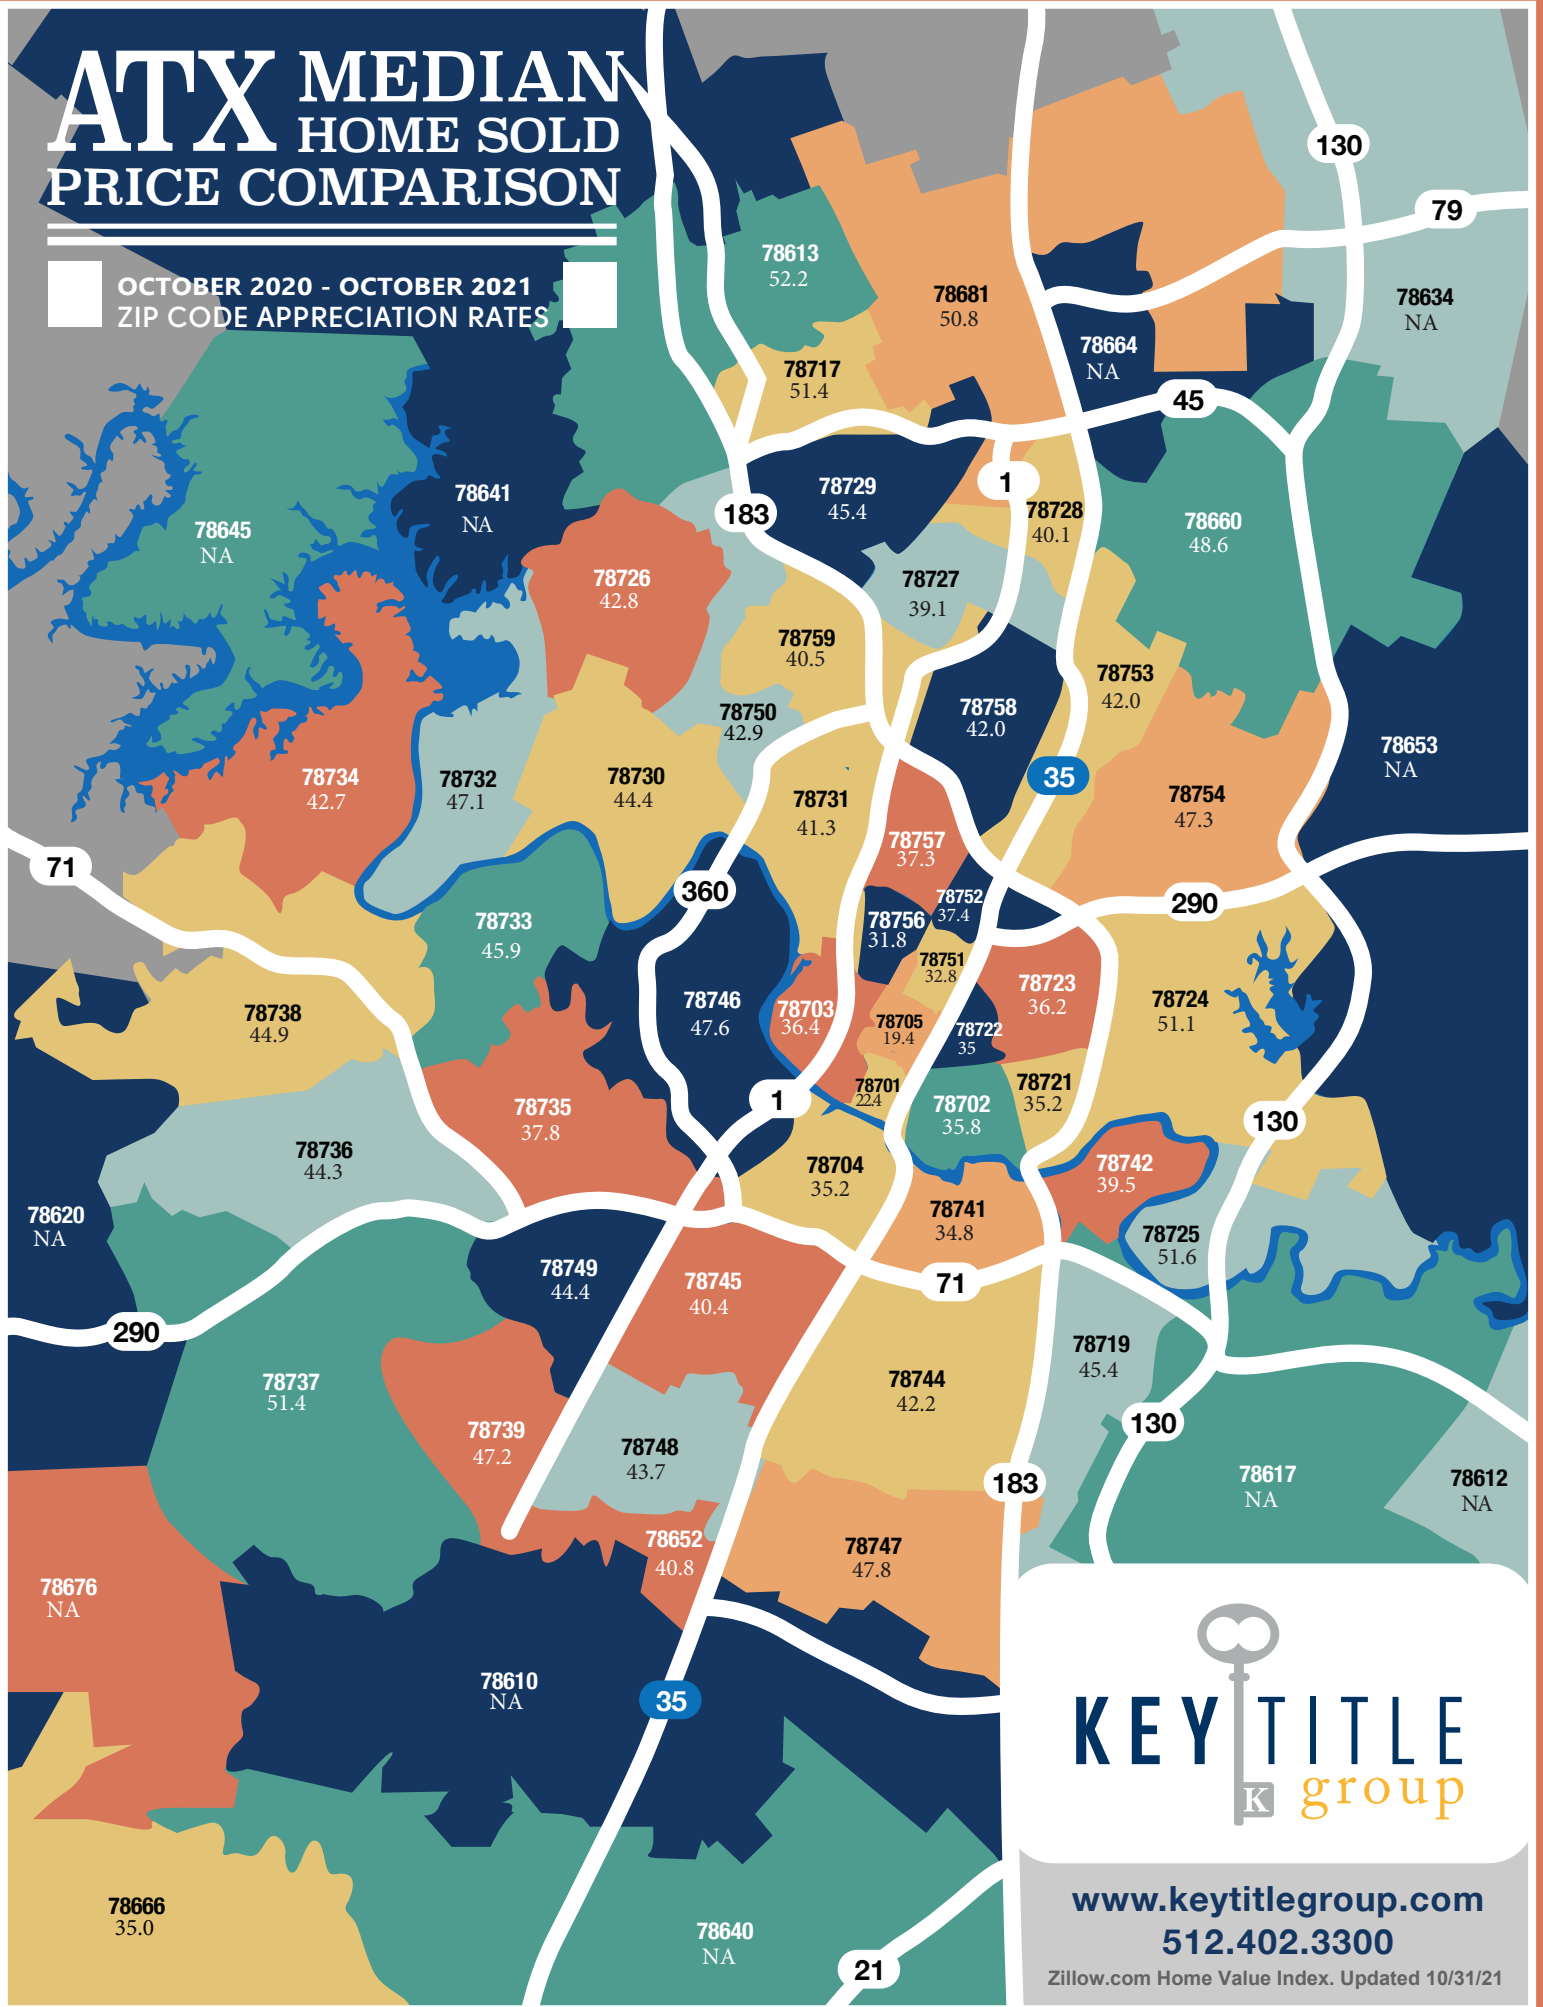

ATX MEDIAN HOME SOLD PRICE COMPARISON

OCTOBER 2020 - OCTOBER 2021
ZIP CODE APPRECIATION RATES

www.keytitlegroup.com
512.402.3300

Zillow.com Home Value Index. Updated 10/31/21