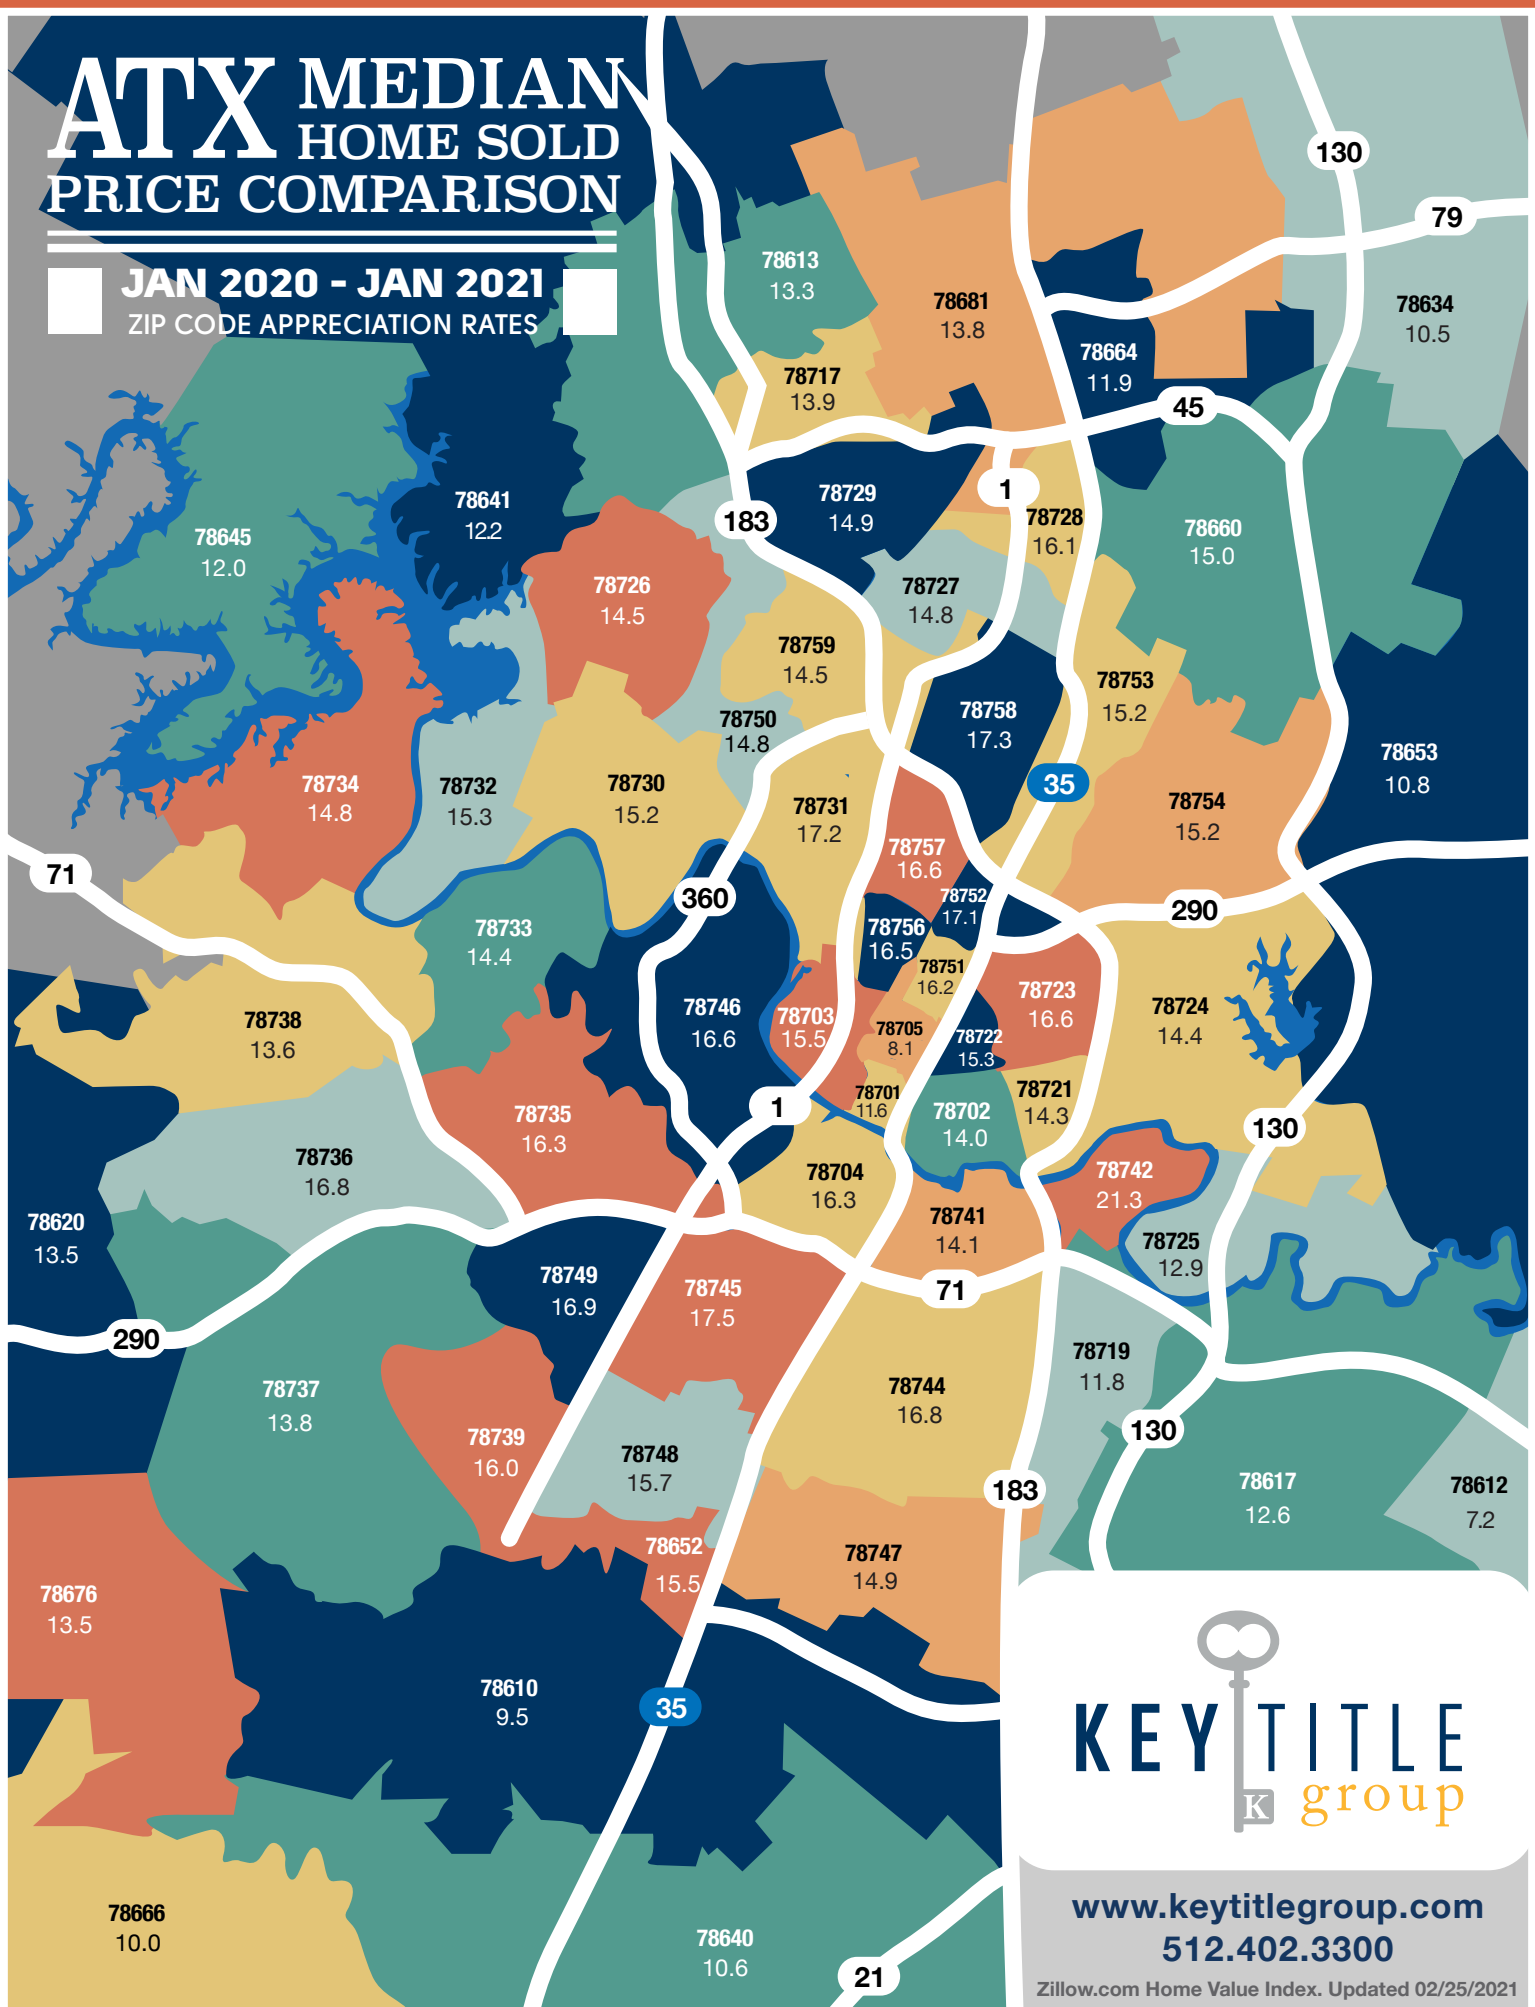

ATX MEDIAN HOME SOLD PRICE COMPARISON

JAN 2020 - JAN 2021
ZIP CODE APPRECIATION RATES

www.keytitlegroup.com
512.402.3300

Zillow.com Home Value Index. Updated 02/25/2021