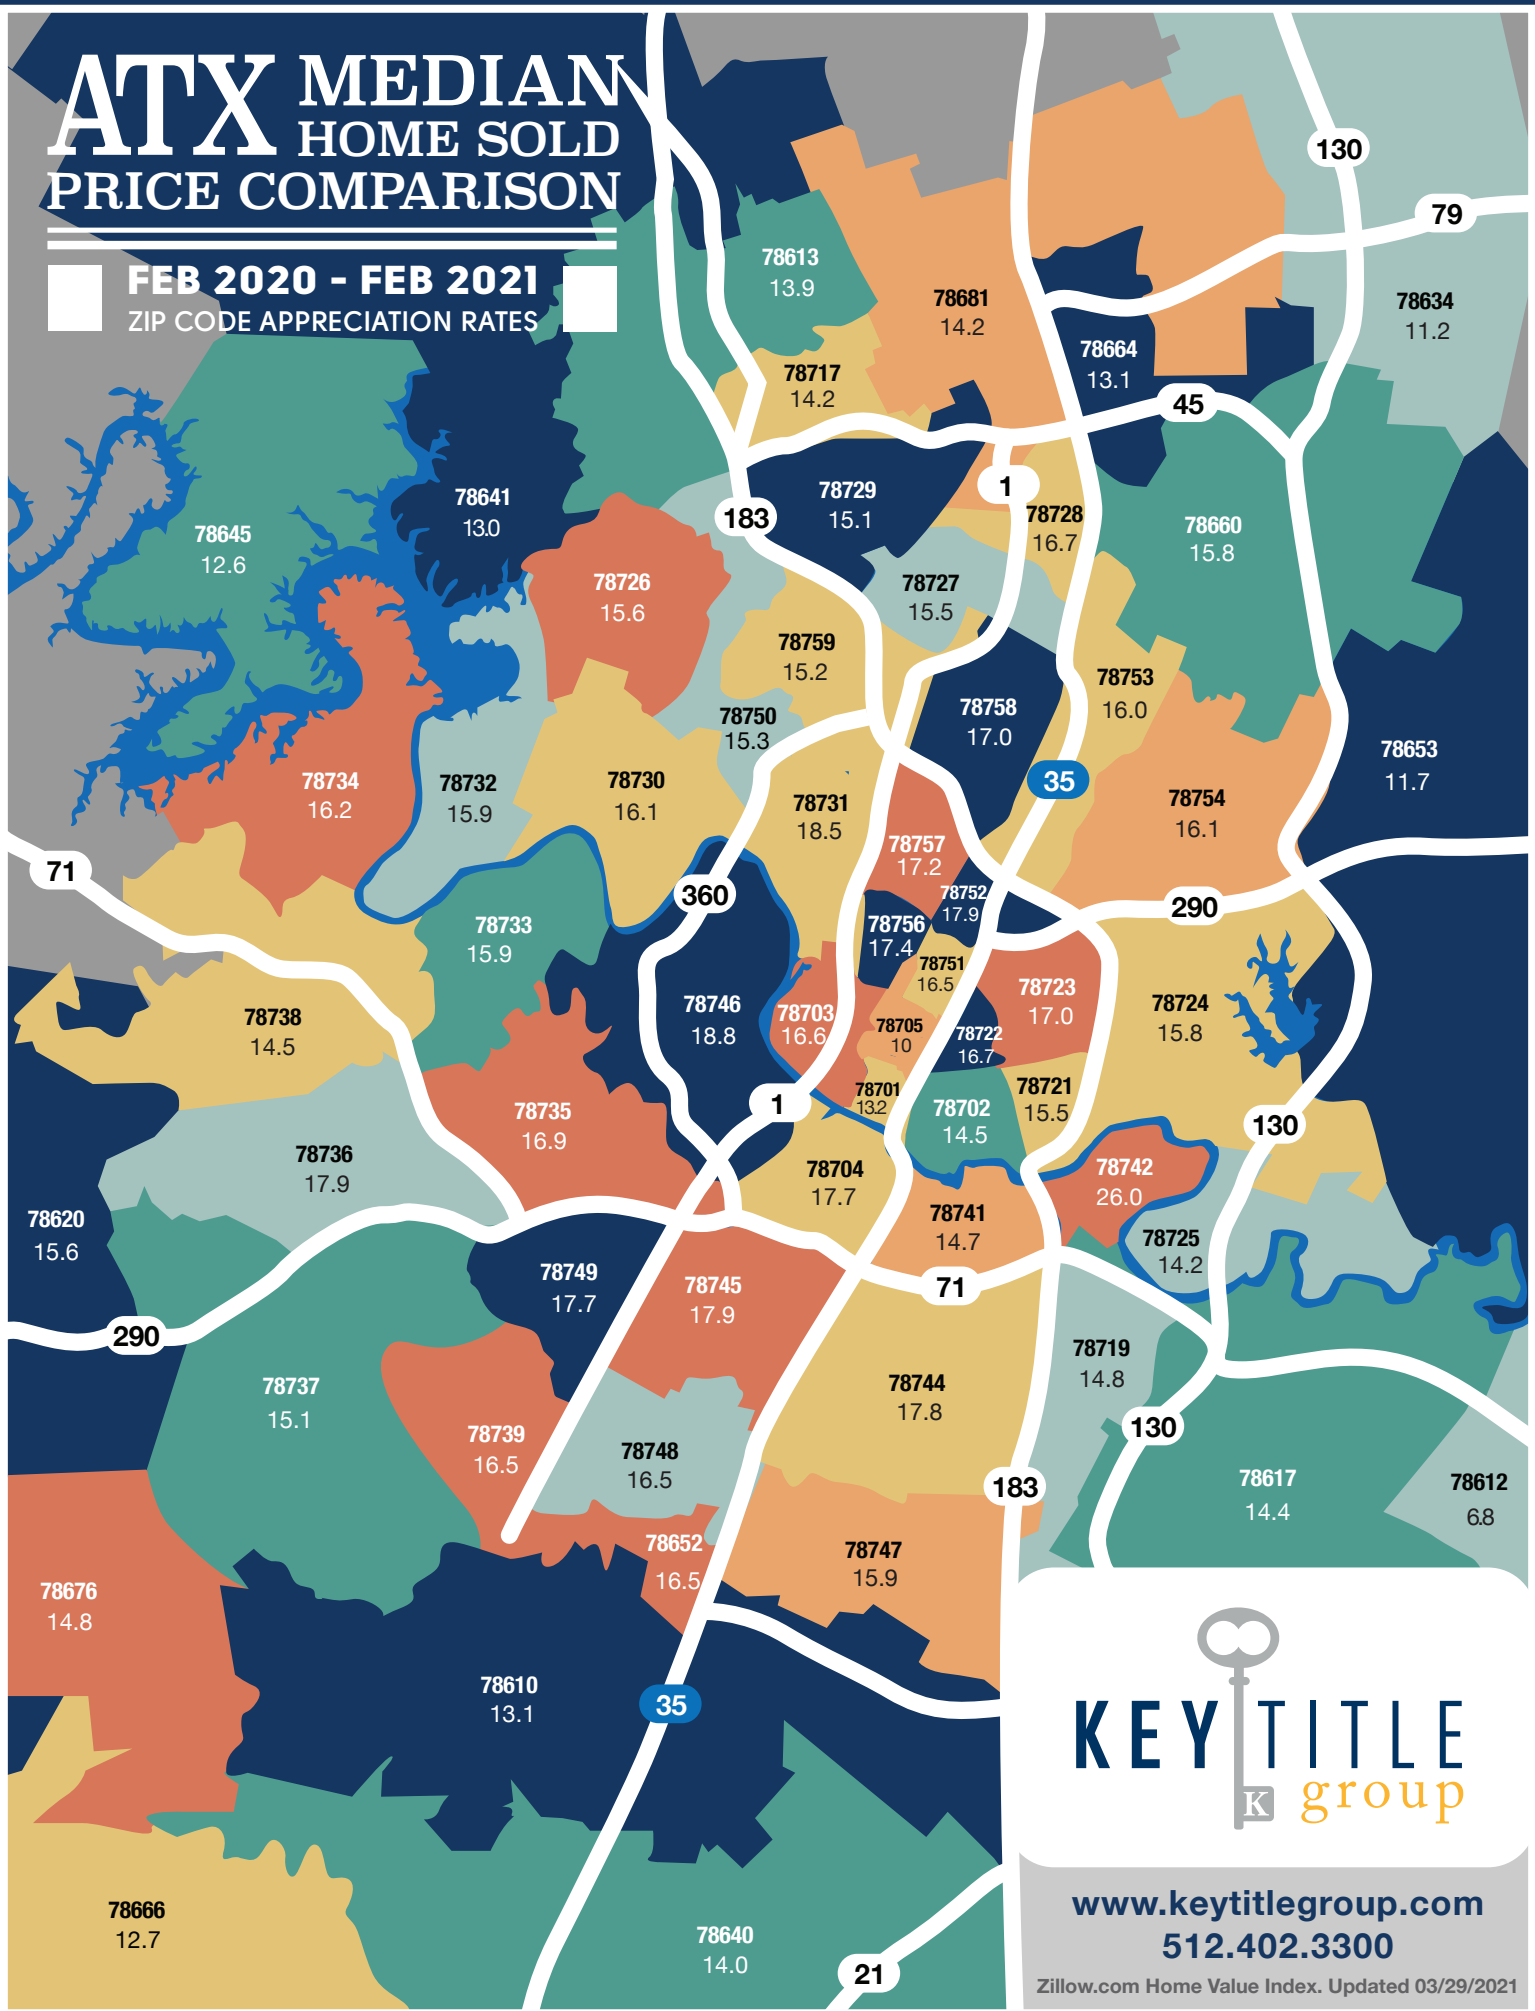

ATX MEDIAN HOME SOLD PRICE COMPARISON

FEB 2020 - FEB 2021
ZIP CODE APPRECIATION RATES

www.keytitlegroup.com
512.402.3300

Zillow.com Home Value Index. Updated 03/29/2021