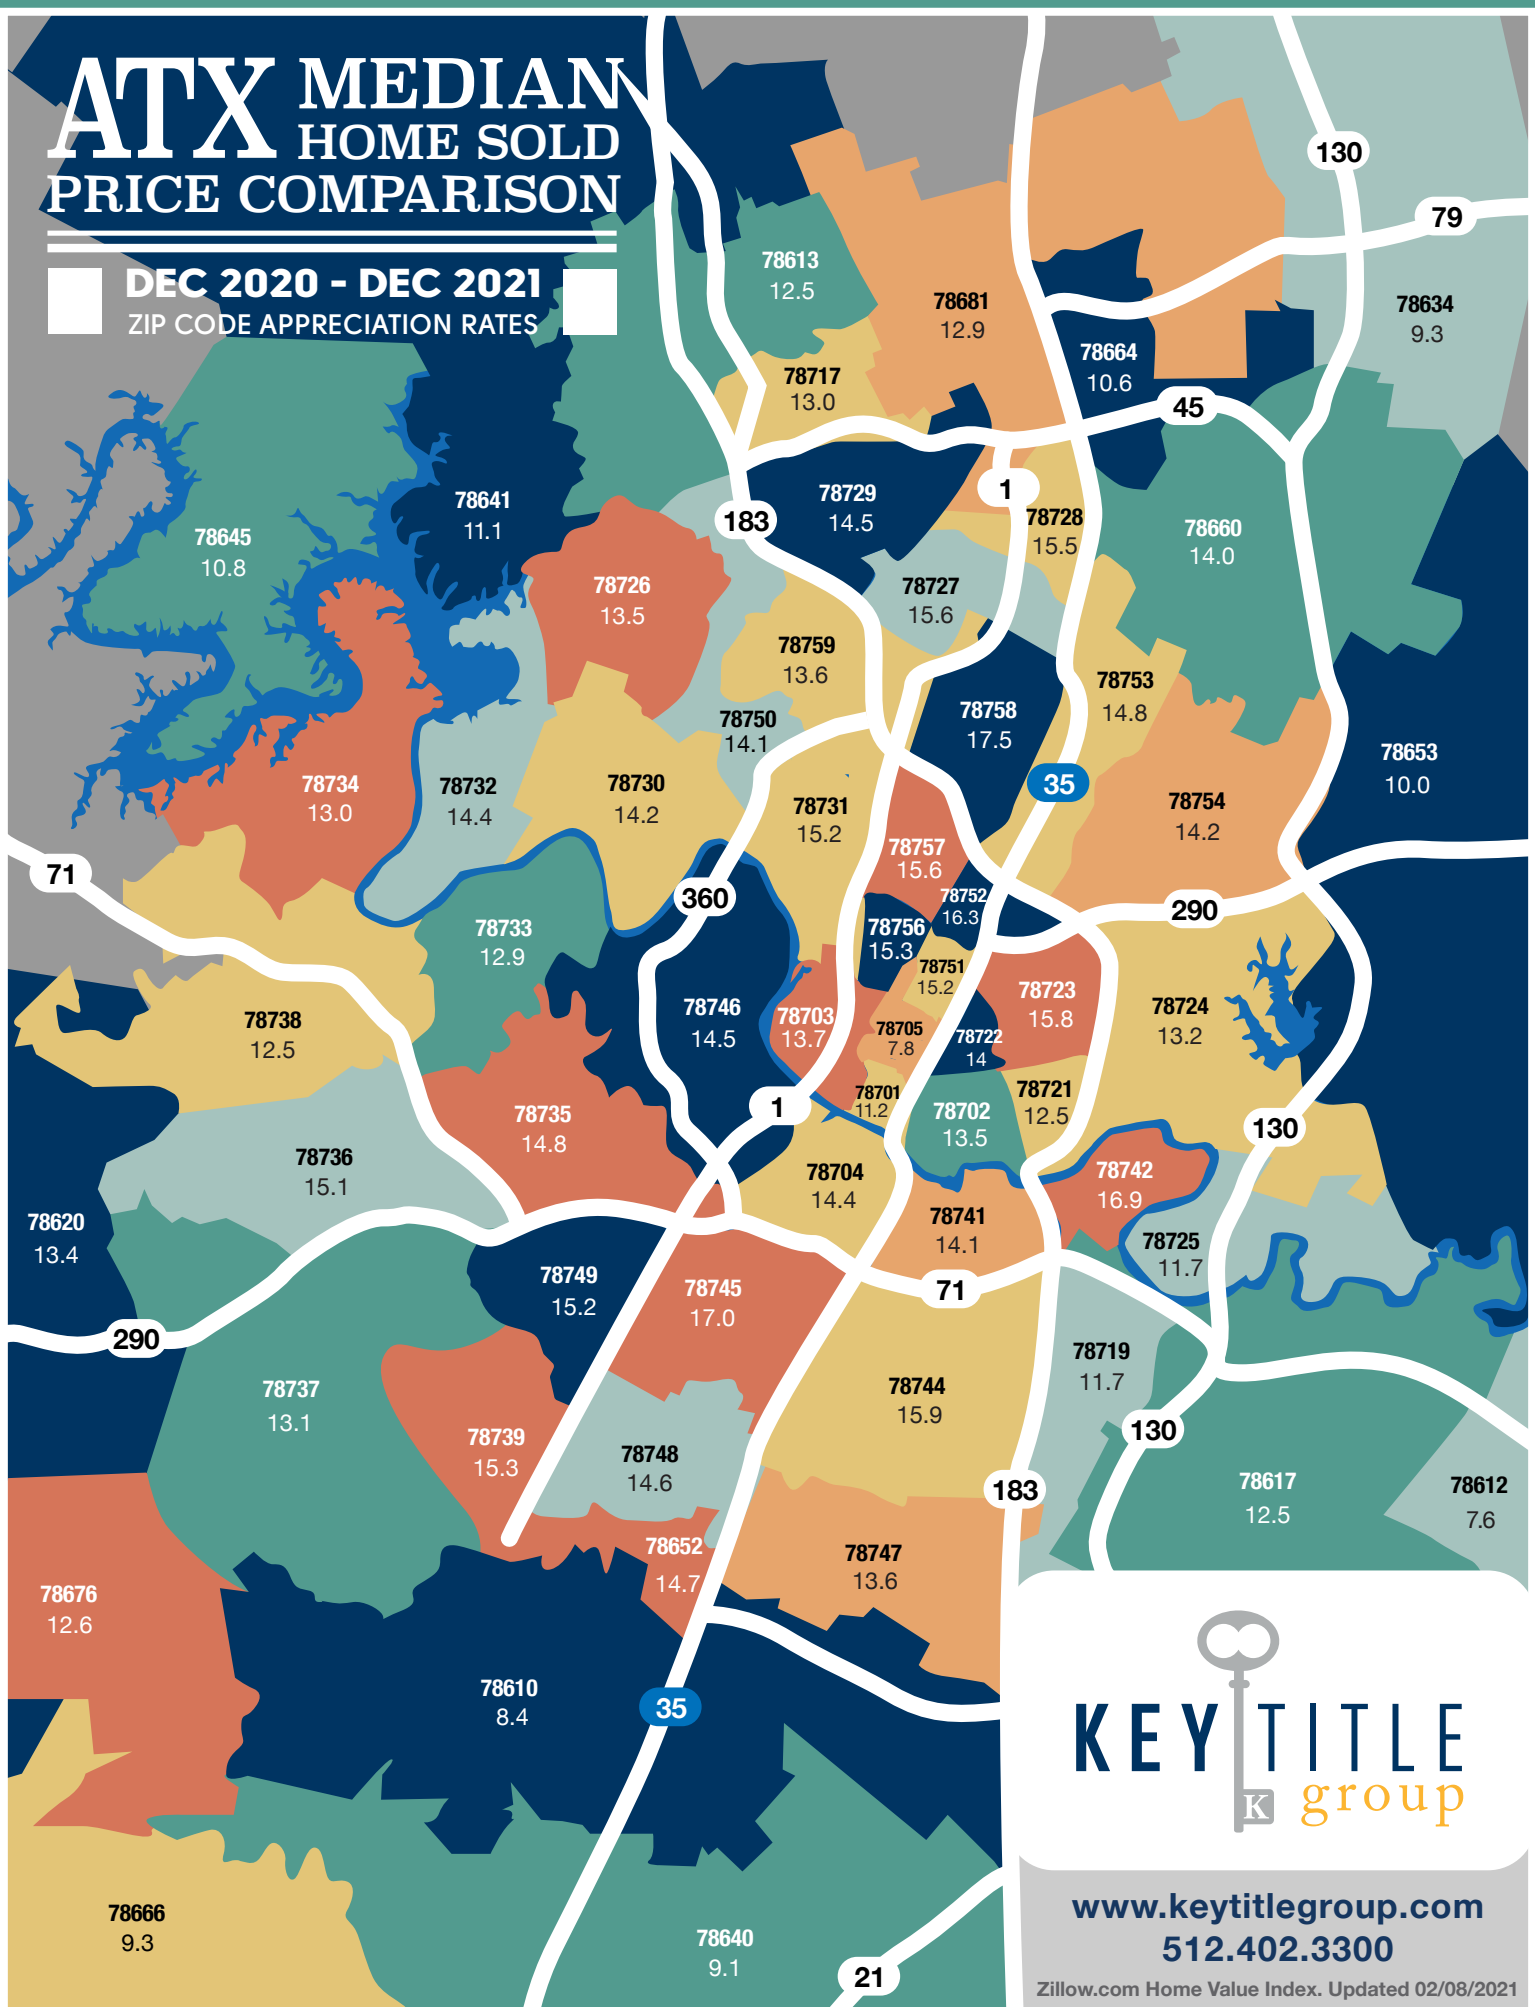

ATX MEDIAN HOME SOLD PRICE COMPARISON

DEC 2020 - DEC 2021
ZIP CODE APPRECIATION RATES

www.keytitlegroup.com
512.402.3300

Zillow.com Home Value Index. Updated 02/08/2021